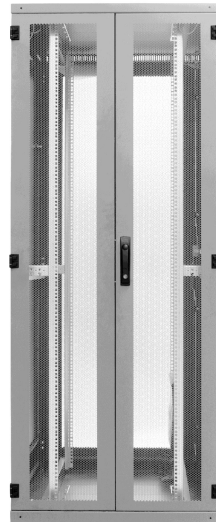

## Product Information

SRS Cabinet, BKT 42U, 800/1000/1980 W/D/H mm. two-piece perforated front door, RAL 7035 grey, "WEST"

Card No. PI\_SSRS4280104411.1\_01.15

## Features

- Material: steel sheet
- Front door: two-piece perforated
- Rear door: two-piece perforated
- Side walls: steel sheet
- Load capacity: 1000 kg
- IP rating: 20
- Weight: 139 kg
- Colour: RAL 7035